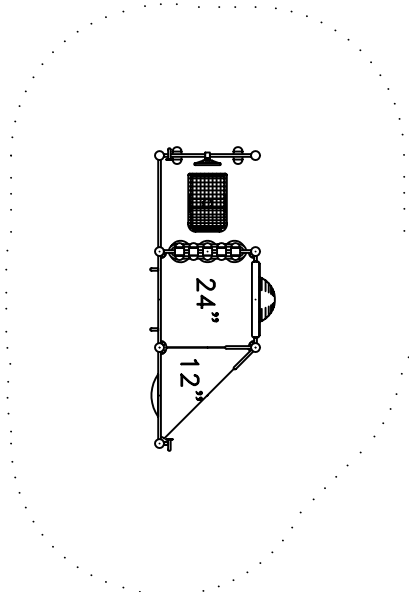

APPROPRIATE FOR CHILDREN 2 TO 5 YEARS OF AGE

- 3823-08-PL FEATURES:
- BUBBLE PANEL
 - CHAIR
 - POLICE CAR GRAPHIC PANELS
 - POLICE CAR TALK TUBE
 - SCHOOL BUS
 - SPELLING PANEL WITH BALUSTER WALLS

SAFE USE ZONE BORDER

—
WELCOME/
RULES SIGN

- ACCESSIBILITY PROFILE:
- 6 TOTAL PLAY COMPONENTS
 - 4 ELEVATED PLAY COMPONENTS (0 ACCESSIBLE)
 - 2 GROUND LEVEL PLAY COMPONENTS (2 ACCESSIBLE)

PLAY AREA, EQUIPMENT ONLY:
13' x 6' (4.0m x 1.9m)
MINIMUM SAFE USE ZONE:
25' x 18' (7.7m x 5.5m)